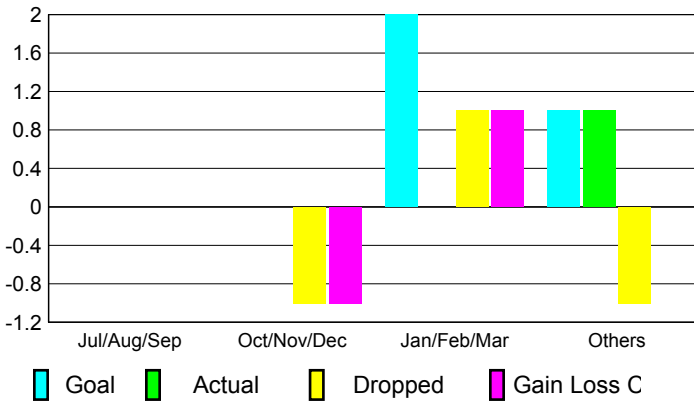

2008-2009 GMT Quarterly Report for District (or Undistricted) **District 122**

GMT: **Tibor Bucek**

Location: **Multiple**

GMT CA: **4**

CLUBS

Club Results 2008-2009

Clubs 2007-2008

Month	New Club Goal	Actual New Clubs	Actual Dropped Clubs	Gain/Loss of Clubs	Gain/Loss of Clubs
Jul/Aug/Sep	0	0	0	0	0
Oct/Nov/Dec	0	0	-1	-1	0
Jan/Feb/Mar	2	0	1	1	-1
Apr/May/June	1	1	-1	0	0
Totals	3	1	-1	0	-1

Club Results 2008-2009

Goal, New, Dropped, Gain/Loss

Comparison of Club Gain/Loss

Current Year Compared to the Previous Year