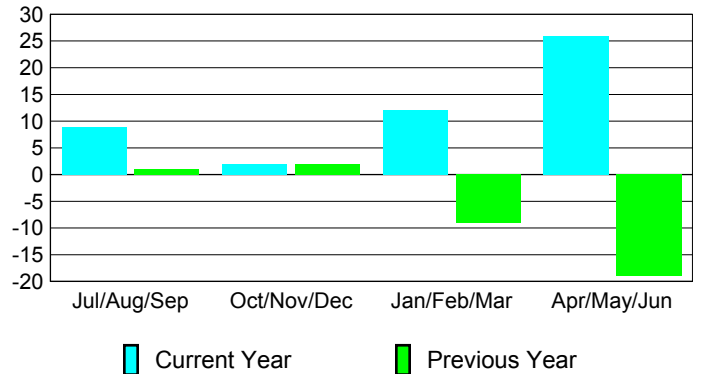

Gender Comparison 2008-2009

Male

Female