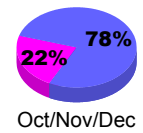

Gender Comparison 2008-2009