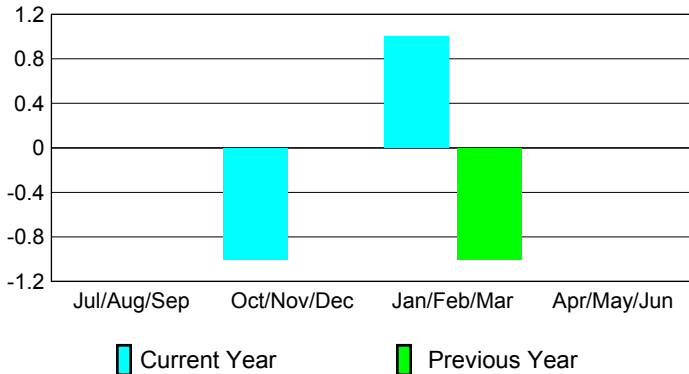

2008-2009 GMT Quarterly Report for District (or Undistricted) **District 122**

GMT: **Tibor Bucek**

Location: **Multiple**

GMT CA: **4**

CLUBS

Club Results 2008-2009

Clubs 2007-2008

Month	New Club Goal	Actual New Clubs	Actual Dropped Clubs	Gain/Loss of Clubs	Gain/Loss of Clubs
Jul/Aug/Sep	0	0	0	0	0
Oct/Nov/Dec	0	0	-1	-1	0
Jan/Feb/Mar	2	0	1	1	-1
Apr/May/June	1	1	-1	0	0
Totals	3	1	-1	0	-1

Club Results 2008-2009

Goal, New, Dropped, Gain/Loss

Comparison of Club Gain/Loss

Current Year Compared to the Previous Year

YTD Status Quo Clubs 2008-2009

Status Quo Clubs Compared to Status Quo Members

MEMBERSHIP

Membership Results 2008-2009

Membership 2007-2008

Month	Net Memb Goal	Actual New Memb	Actual Dropped Memb	Gain/Loss of Memb	Gain/Loss of Memb
Jul/Aug/Sep	10	11	-2	9	1
Oct/Nov/Dec	20	24	-22	2	2
Jan/Feb/Mar	60	32	-20	12	-9
Apr/May/June	20	35	-9	26	-19
Totals	110	102	-53	49	-25

Membership Results 2008-2009

Goal, New, Dropped, Gain/Loss

Comparison of Membership Gain/Loss

Current Year Compared to the Previous Year

Gender Comparison 2008-2009

Male

Female