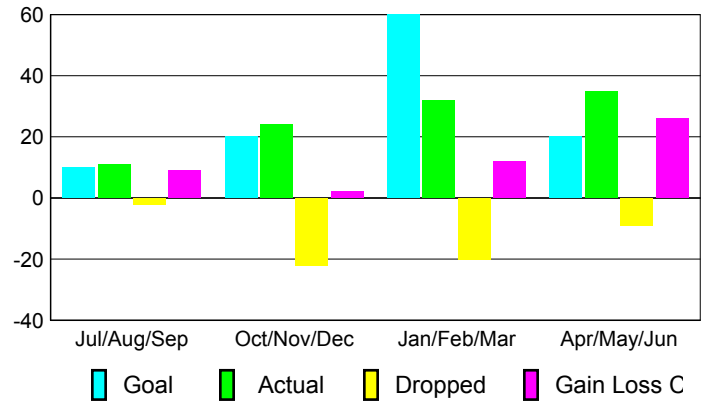

Membership Results 2008-2009

Goal, New, Dropped, Gain/Loss

Comparison of Membership Gain/Loss

Current Year Compared to the Previous Year